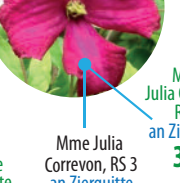

38 Etoile Violette
+ Luxuriant Blue
RS: 3